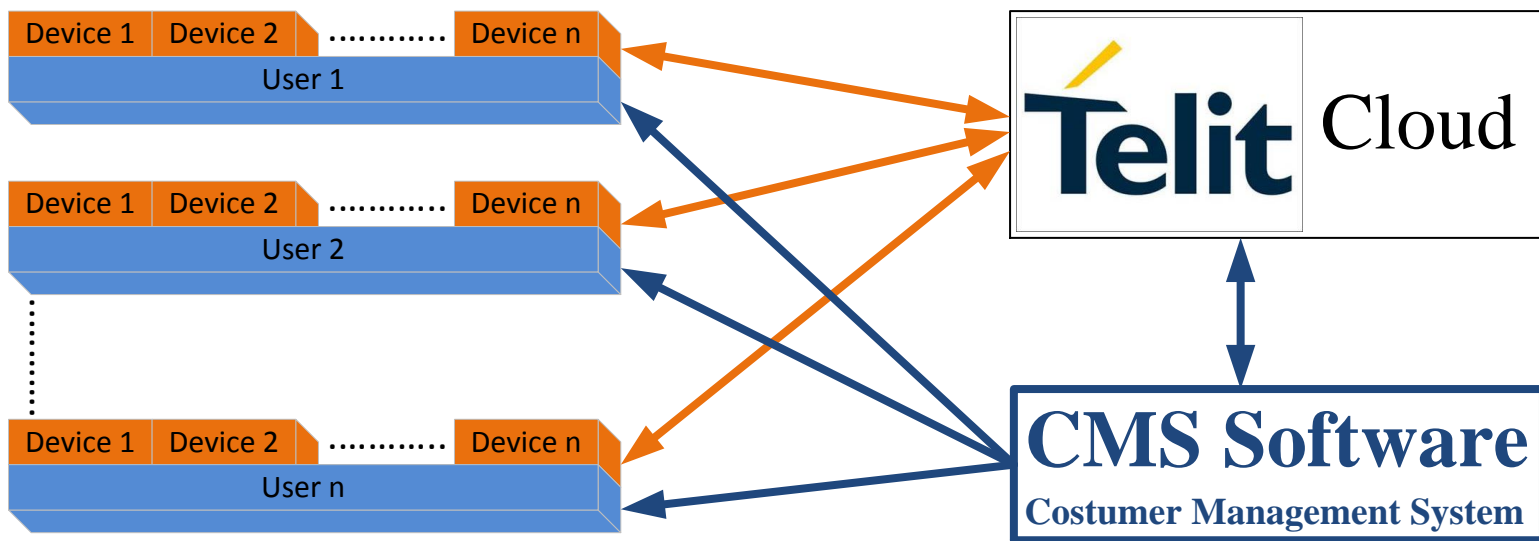

CMS Software (Customer Management System)