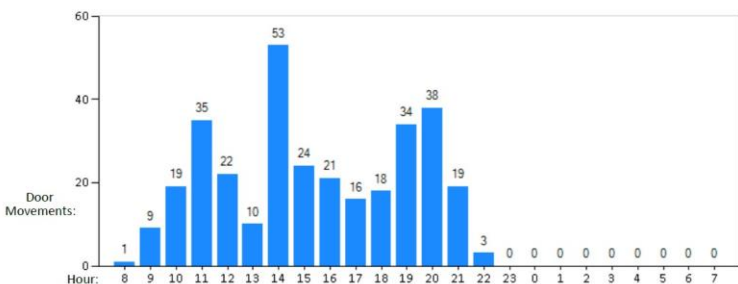

Door Traffic Report Example:

First Door Movement: 31/01/2016 08:24:03
Last Door Movement: 31/01/2016 22:14:53
Total Door Movement: 322